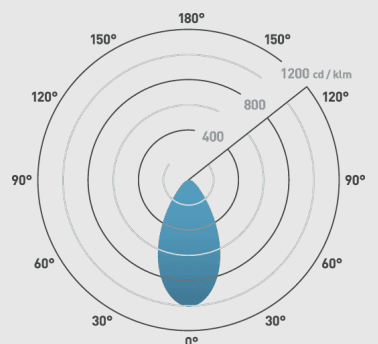

Photometrics @ 25°C

Product code	Finish	W	Colour	Beam	lm	lm/W	lx @ 1m
DLE5245500	Bezel sold separately	5W	2700K	55°	550	110	554
DLE5245500	Bezel sold separately	5W	3000K	55°	650	130	654
DLE5245500	Bezel sold separately	5W	4000K	55°	650	130	654
DLE5245500	Bezel sold separately	7W	2700K	55°	750	107	755
DLE5245500	Bezel sold separately	7W	3000K	55°	850	121	856
DLE5245500	Bezel sold separately	7W	4000K	55°	850	121	856
DLE5245500EM	Bezel sold separately	5W	2700K	55°	550	110	554
DLE5245500EM	Bezel sold separately	5W	3000K	55°	650	130	654
DLE5245500EM	Bezel sold separately	5W	4000K	55°	650	130	654
DLE5245500EM	Bezel sold separately	7W	2700K	55°	750	107	755
DLE5245500EM	Bezel sold separately	7W	3000K	55°	850	121	856
DLE5245500EM	Bezel sold separately	7W	4000K	55°	850	121	856

Product not suitable for exterior use, please use H2 Pro Extreme.

Light source energy efficiency:

Beam angle: 55°