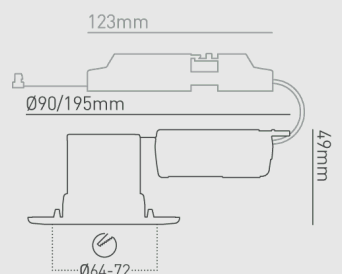

IP rating	IP65
CSP Switchable	CCT Switchable
Tiltable	No
UGR	28
Dimmable Option	Yes
LED Lifetime	70,000h L70
CRI	80 Ra
SDCM	3 SDCM
Emergency Option	Yes

Installation information

Install Connector Type	Easy-fit connector
Insulation Coverable	All insulation
Cut Out Size	Ø 64-72mm
UK Bathroom Zone	1
Inrush Current	1A 7.5ms
Construction Material	Mild steel / V0 rated plastic
Maximum ceiling thickness	40 mm
Weight	270g
Maximum Ambient Temperature	40°C
SELV	Yes
UK Building Regulations	Part B, C, E, P & L
Ceiling Joist Approvals	Solid timber, I-Joist and Metal Web
Electric Class (1, 2, 3)	2

Quick and easy installation with easy-fit connector

Integrated emergency option available

Compatible with twist and lock bezels

2 part, push fit, loop in/ loop out connector

Fixed position downlight

Photometrics @ 25°C

Product not suitable for exterior use, please use H2 Pro Extreme.

Light source energy efficiency:

Beam angle: 55°

Wiring information

Cable / Flying Lead	0.15m
Cable Required for Connector	Push-fit terminal for: Twin & Earth (6242Y 2x1.5mm ²) or 3-core cable (R02V 3x1.5mm ²)
Type of Wiring Required	Parallel